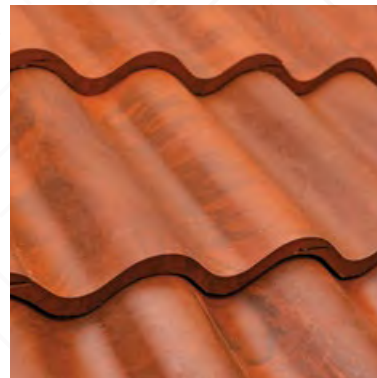

TUSCAN CLAY