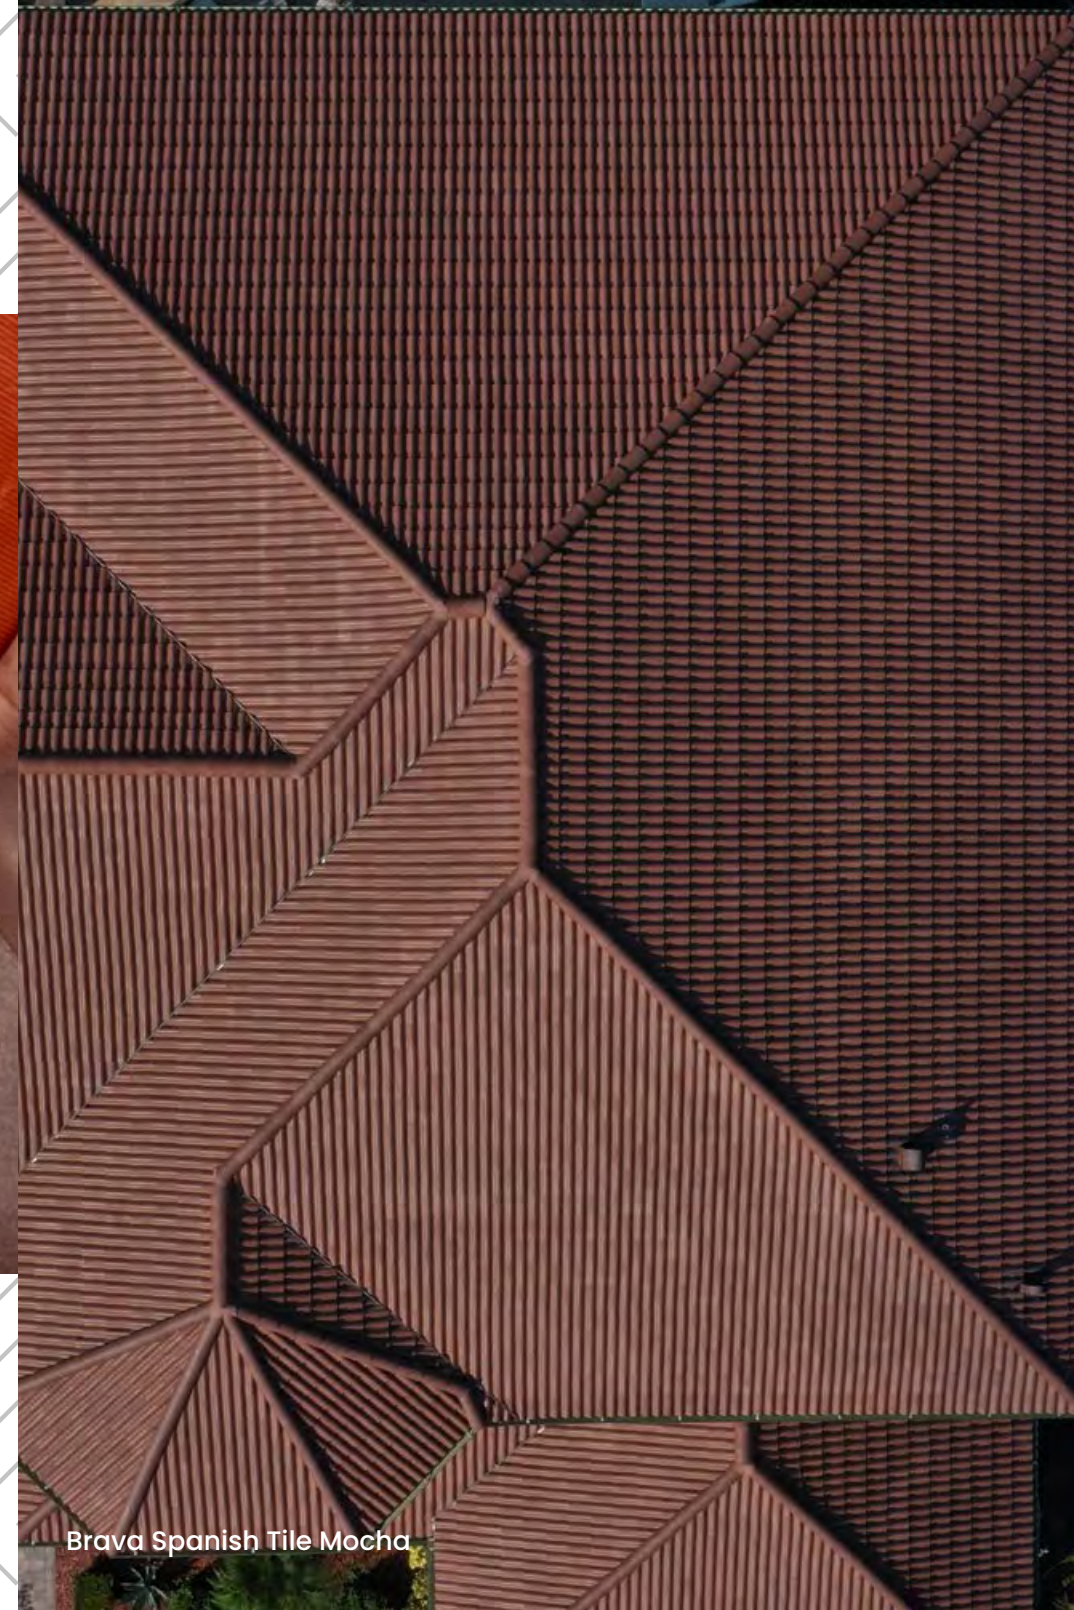

Brava Spanish Tile Mocha

Fully Sustainable

We use recycled material in all our products, and we're very proud to share that Brava's Spanish Tile is fully recyclable. We are committed to a sustainable future and work hard every day to keep used building materials out of landfills.