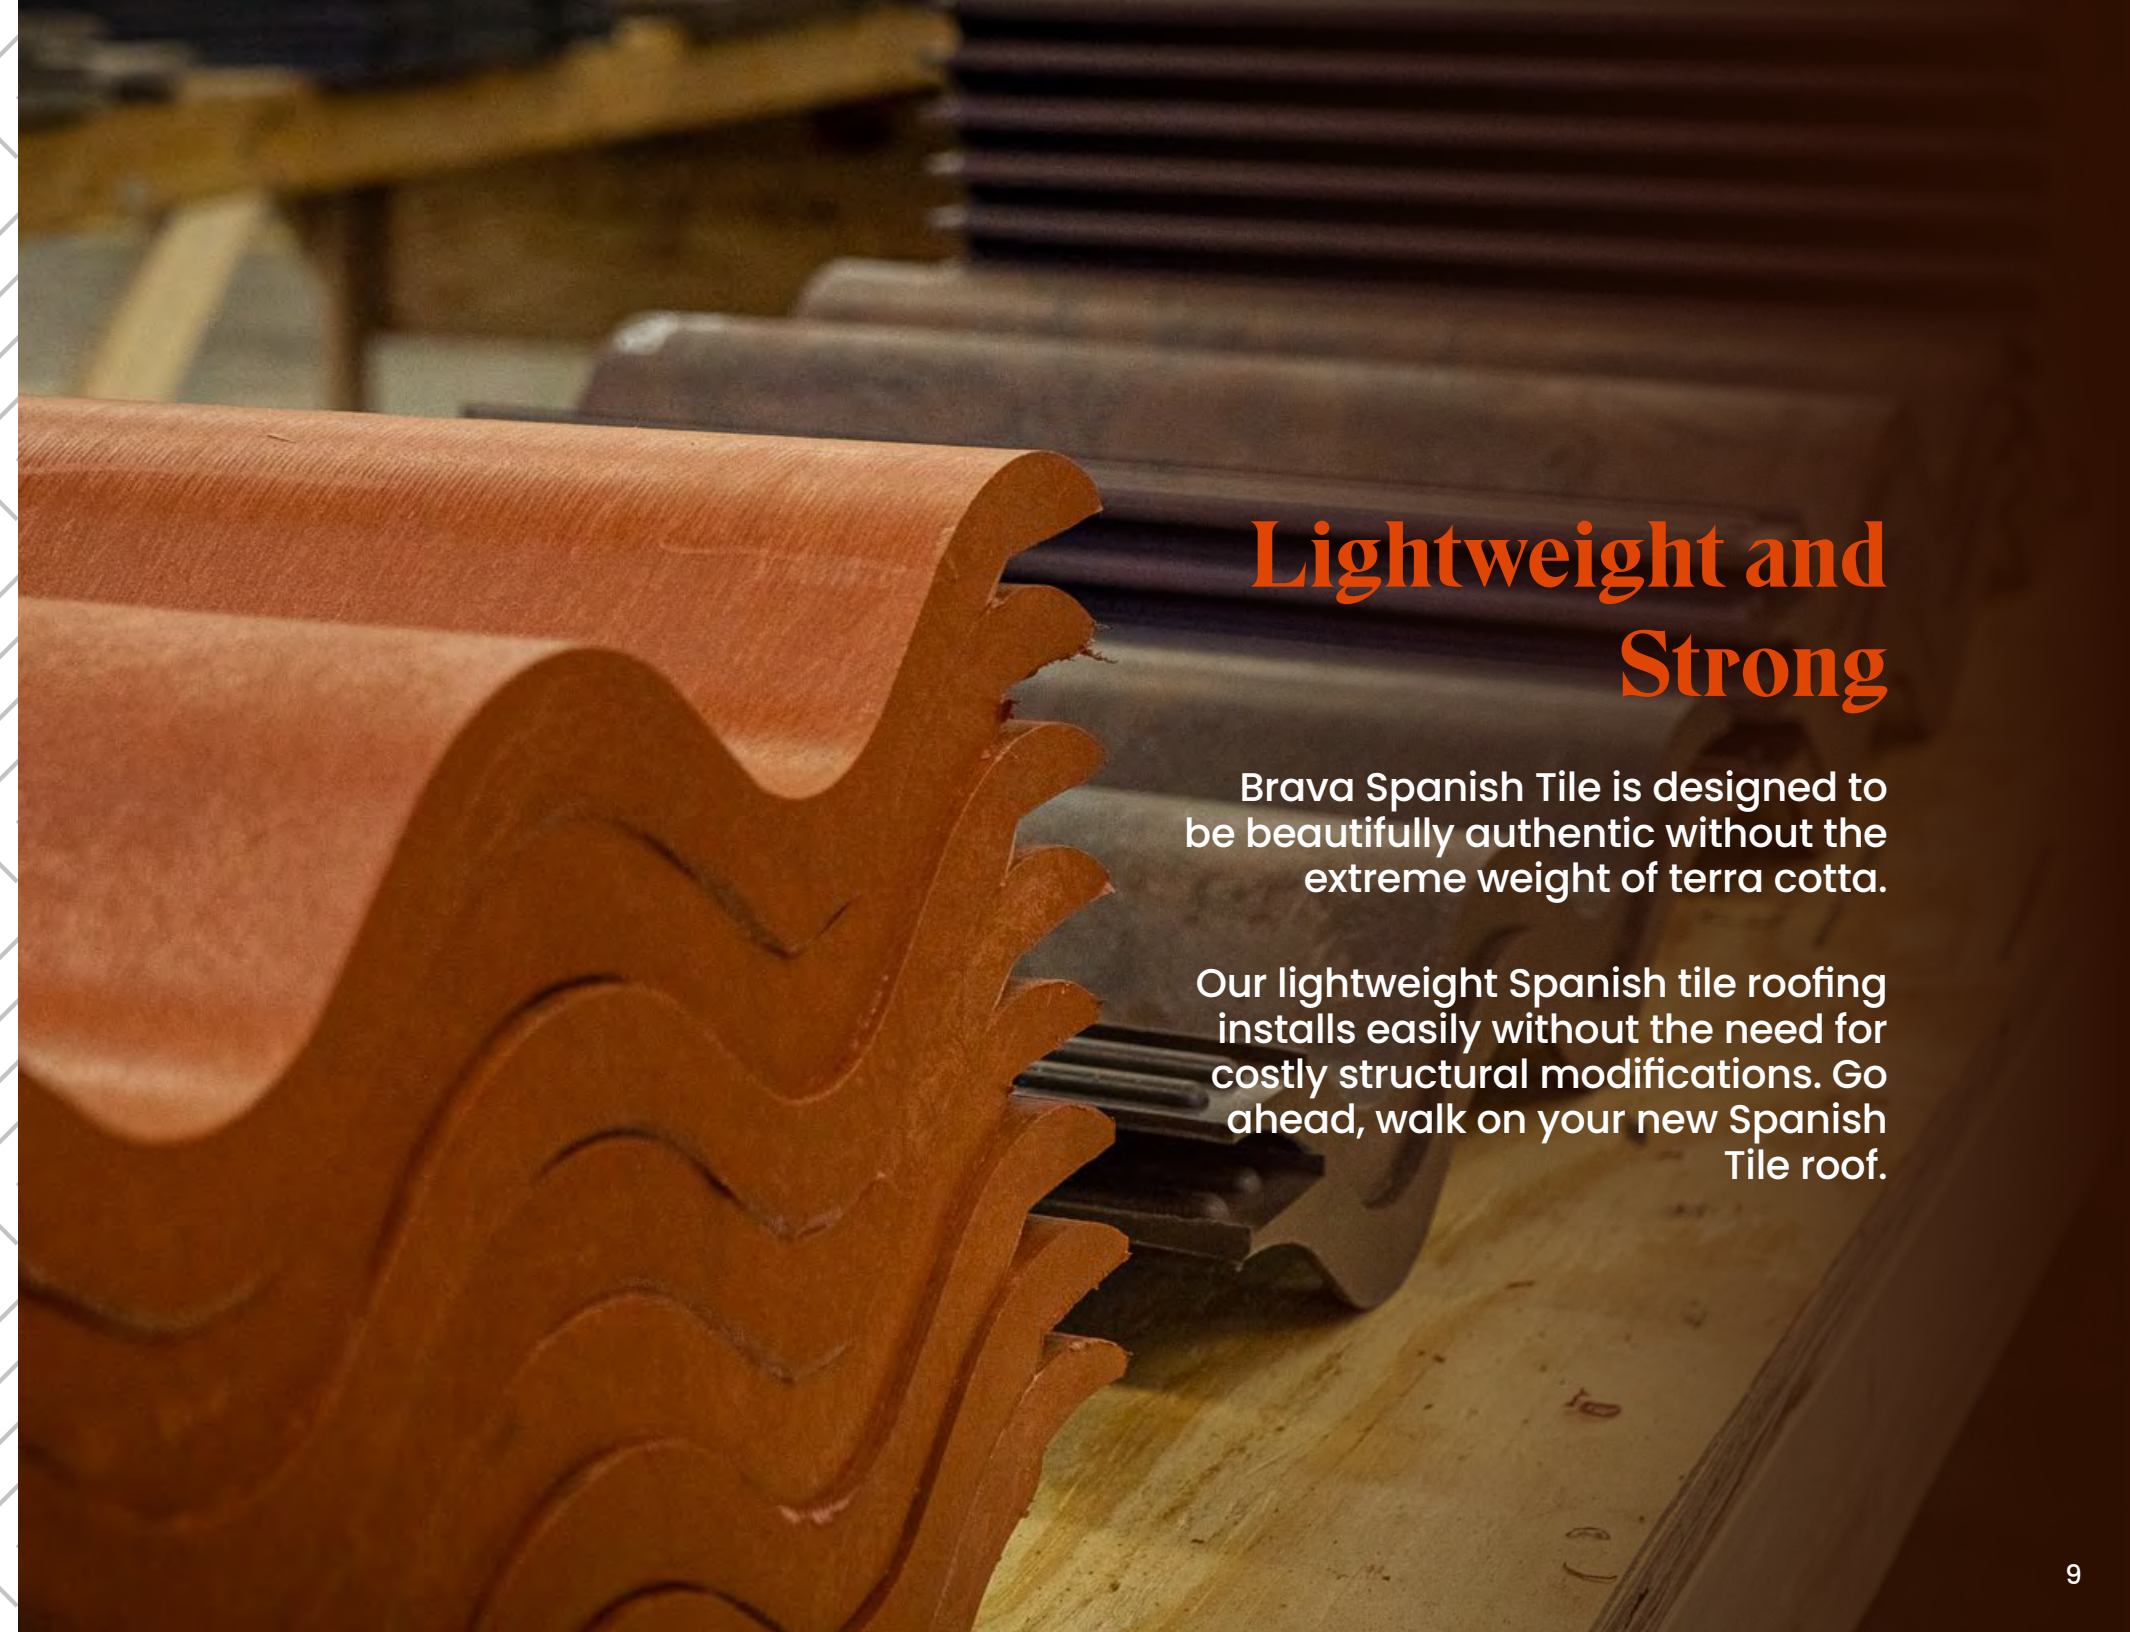

Lightweight and Strong

Brava Spanish Tile is designed to be beautifully authentic without the extreme weight of terra cotta.

Our lightweight Spanish tile roofing installs easily without the need for costly structural modifications. Go ahead, walk on your new Spanish Tile roof.