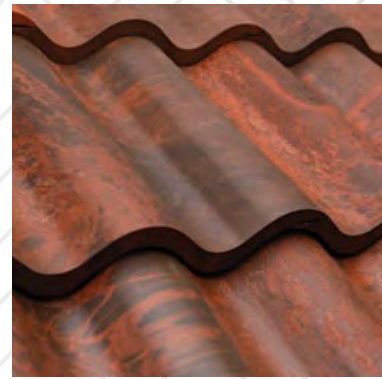

AGED MISSION