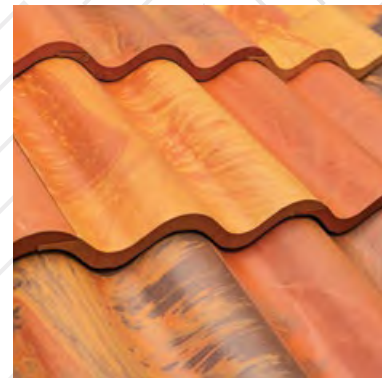

Traditional Spanish Tile

Old-World Crafted

Following the time-honored tradition of terra cotta roofing, each Brava Spanish Barrel Tile is individually colored to create a rich landscape of hues.

Combining similarly colored barrels creates a blend that is crucial to achieving an authentic, old-world-crafted feel. Brava's patented unique coloring process makes sure no two pieces are alike.

Brava uses the most advanced UV protection to **guarantee superior, long-lasting color.**

Brava Spanish Tile French Clay

Our core collection of 13 Mother Nature-inspired hues.

ONYX

GREEN

ARENDALE

NEW-AGED TERRA COTTA

BLACK/BROWN BLEND

TERRA COTTA BROWN

MEDITERRANEAN

AGED MISSION

TERRA COTTA

FRENCH CLAY

TUSCAN CLAY

ANTIGUA