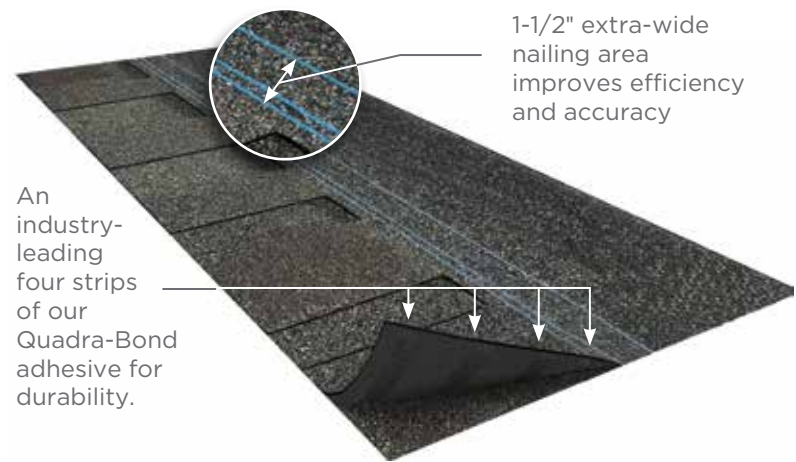

NAILTrak[®] Shingle Technology

The bond that holds it together.

For more than a decade, NailTrak has improved shingle installation by providing a nailing area three times wider than that of a typical laminate shingle. This increases efficiency and accuracy in installation, providing homeowners greater peace of mind. Landmark[®] shingles also feature our specially-formulated Quadra-Bond[®] adhesive, providing industry-leading resistance to delamination. Together, our NailTrak and Quadra-Bond technologies deliver the strength and durability that allow your roof to stand the test of time.

Diagram for illustrative purposes only.

STREAKFighter[®] Algae-Resistant Shingle Technology

The ultimate in stain protection.

Those streaks you see on other roofs in your neighborhood? That's algae, and it's a common eyesore on roofing throughout North America. CertainTeed's StreakFighter technology uses the power of science to repel algae before it can take hold and spread. StreakFighter's granular blend includes naturally algae-resistant copper, helping your roof maintain its curb appeal and look beautiful for years to come.