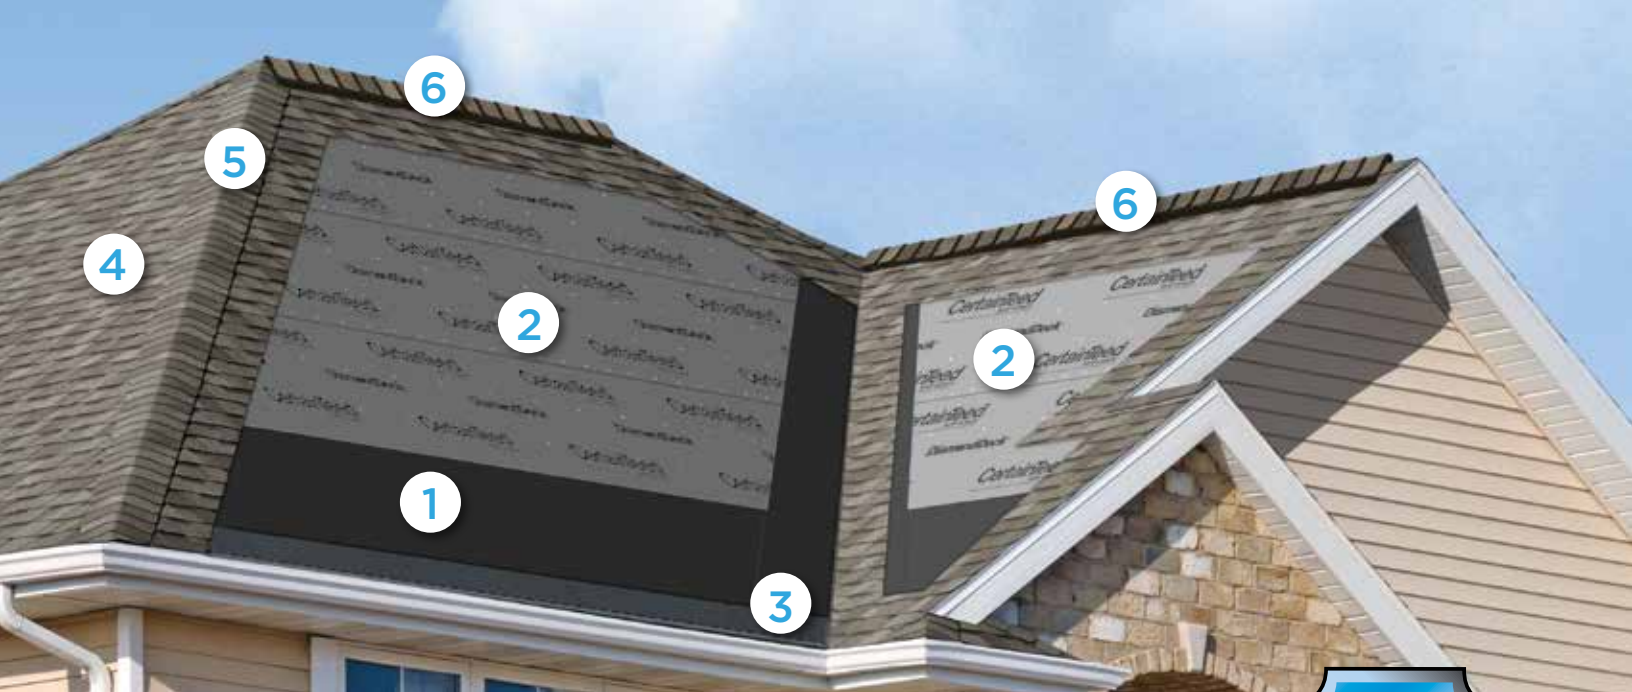

Want to visualize different roofing styles on your own home? You can upload photos to ColorView and have them digitally masked by one of our design professionals, or use DIY mode to upload and mask your own photos.

Plus, you can print or share your ColorView photos with family and friends to get their feedback. Visit colorview.certainteed.com and get started.

Add a Little Accent to Your Roof

CertainTeed offers Mountain Ridge®, an accessory product used for capping hips and ridges. It is the perfect finishing touch for your roof, offering blended color and high-profile design. CertainTeed also offers Shadow Ridge®, a low-profile design for capping hip and ridges.

Color Companion Products for Flat Roof Areas

With CertainTeed Flintlastic® SA, you can coordinate flat roof areas like carports, canopies and porches with your main roof. Flintlastic SA is a self-adhering low slope roofing product available in ten colors that complement some of the most popular CertainTeed shingles.