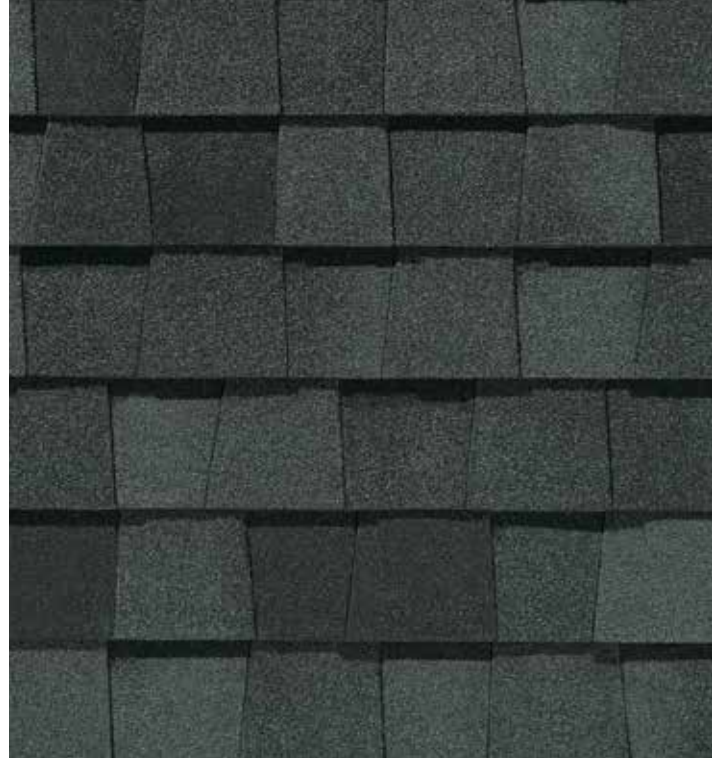

Max Def Moire Black