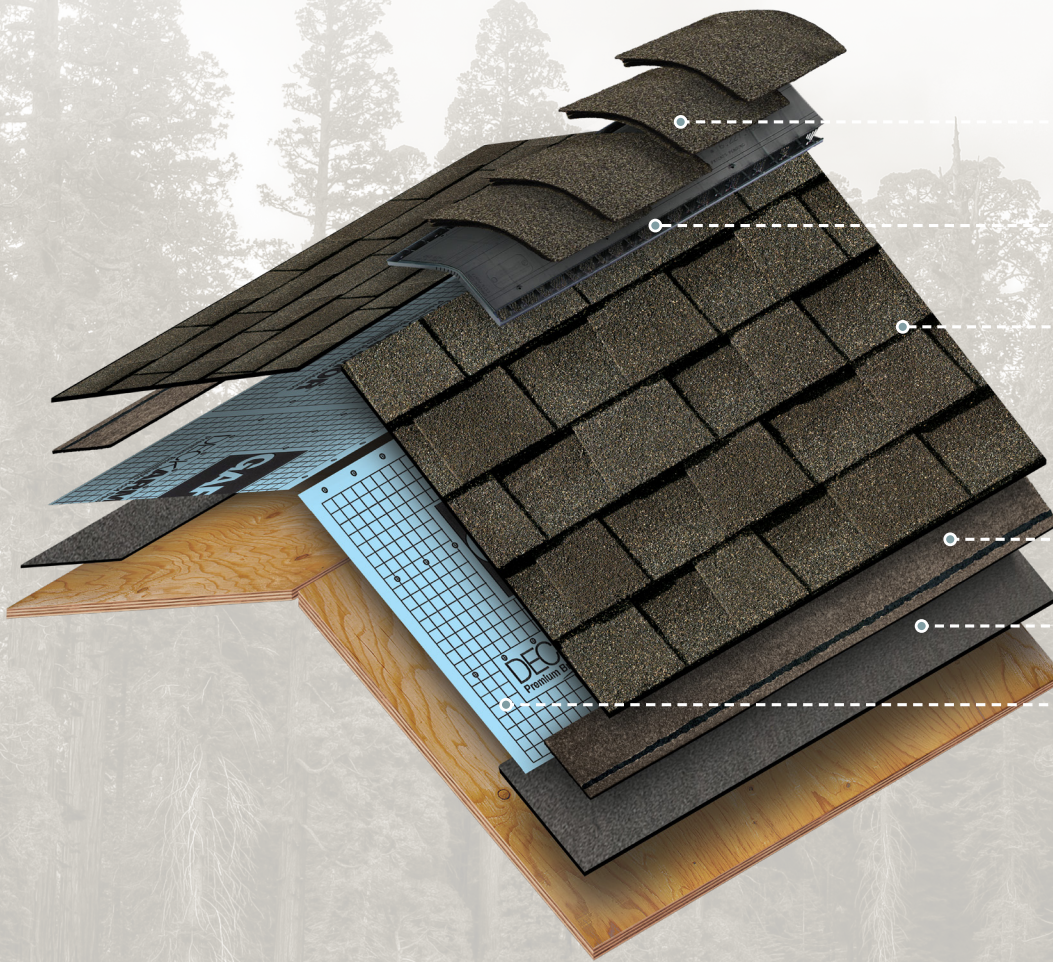

LIFETIME* ROOFING SYSTEM

gaf.com

When you install any GAF Lifetime Shingle and at least 3 qualifying GAF accessories, you'll automatically get a Lifetime Ltd. warranty on your shingles and all qualifying GAF accessories.*

Durable Protection. Lasting Beauty.

Ridge Cap Shingles
The finishing touch that helps defend against leaks at the hips and ridges

Cobra® Attic Ventilation
Helps reduce attic moisture and heat

Lifetime Shingles*
Beautify & protect for years to come

Starter Strip Shingles
Helps guard against shingle blow-offs

Leak Barrier
Helps prevent leaks caused by wind-driven rain and ice dams

Roof Deck Protection
Helps shield the roof deck from moisture infiltration

To learn more about why Advanced Protection® Shingles are your best choice, visit gaf.com/APS/.

The GAF Lifetime Roofing System has earned the prestigious Good Housekeeping Seal (applicable in U.S. only).

SALES OFFICES:

NORTHEAST
717-866-8392

CENTRAL
630-241-5380

SOUTHEAST
813-622-3962

SOUTHWEST
972-851-0500

WEST
951-360-4200
800-445-9330

CANADA
855-492-8085

WORLD HQ
973-628-3000

©2018 GAF 4/18 • #862 1 Campus Drive, Parsippany, NJ 07054 RESGS104

xxxxxx-xxxx